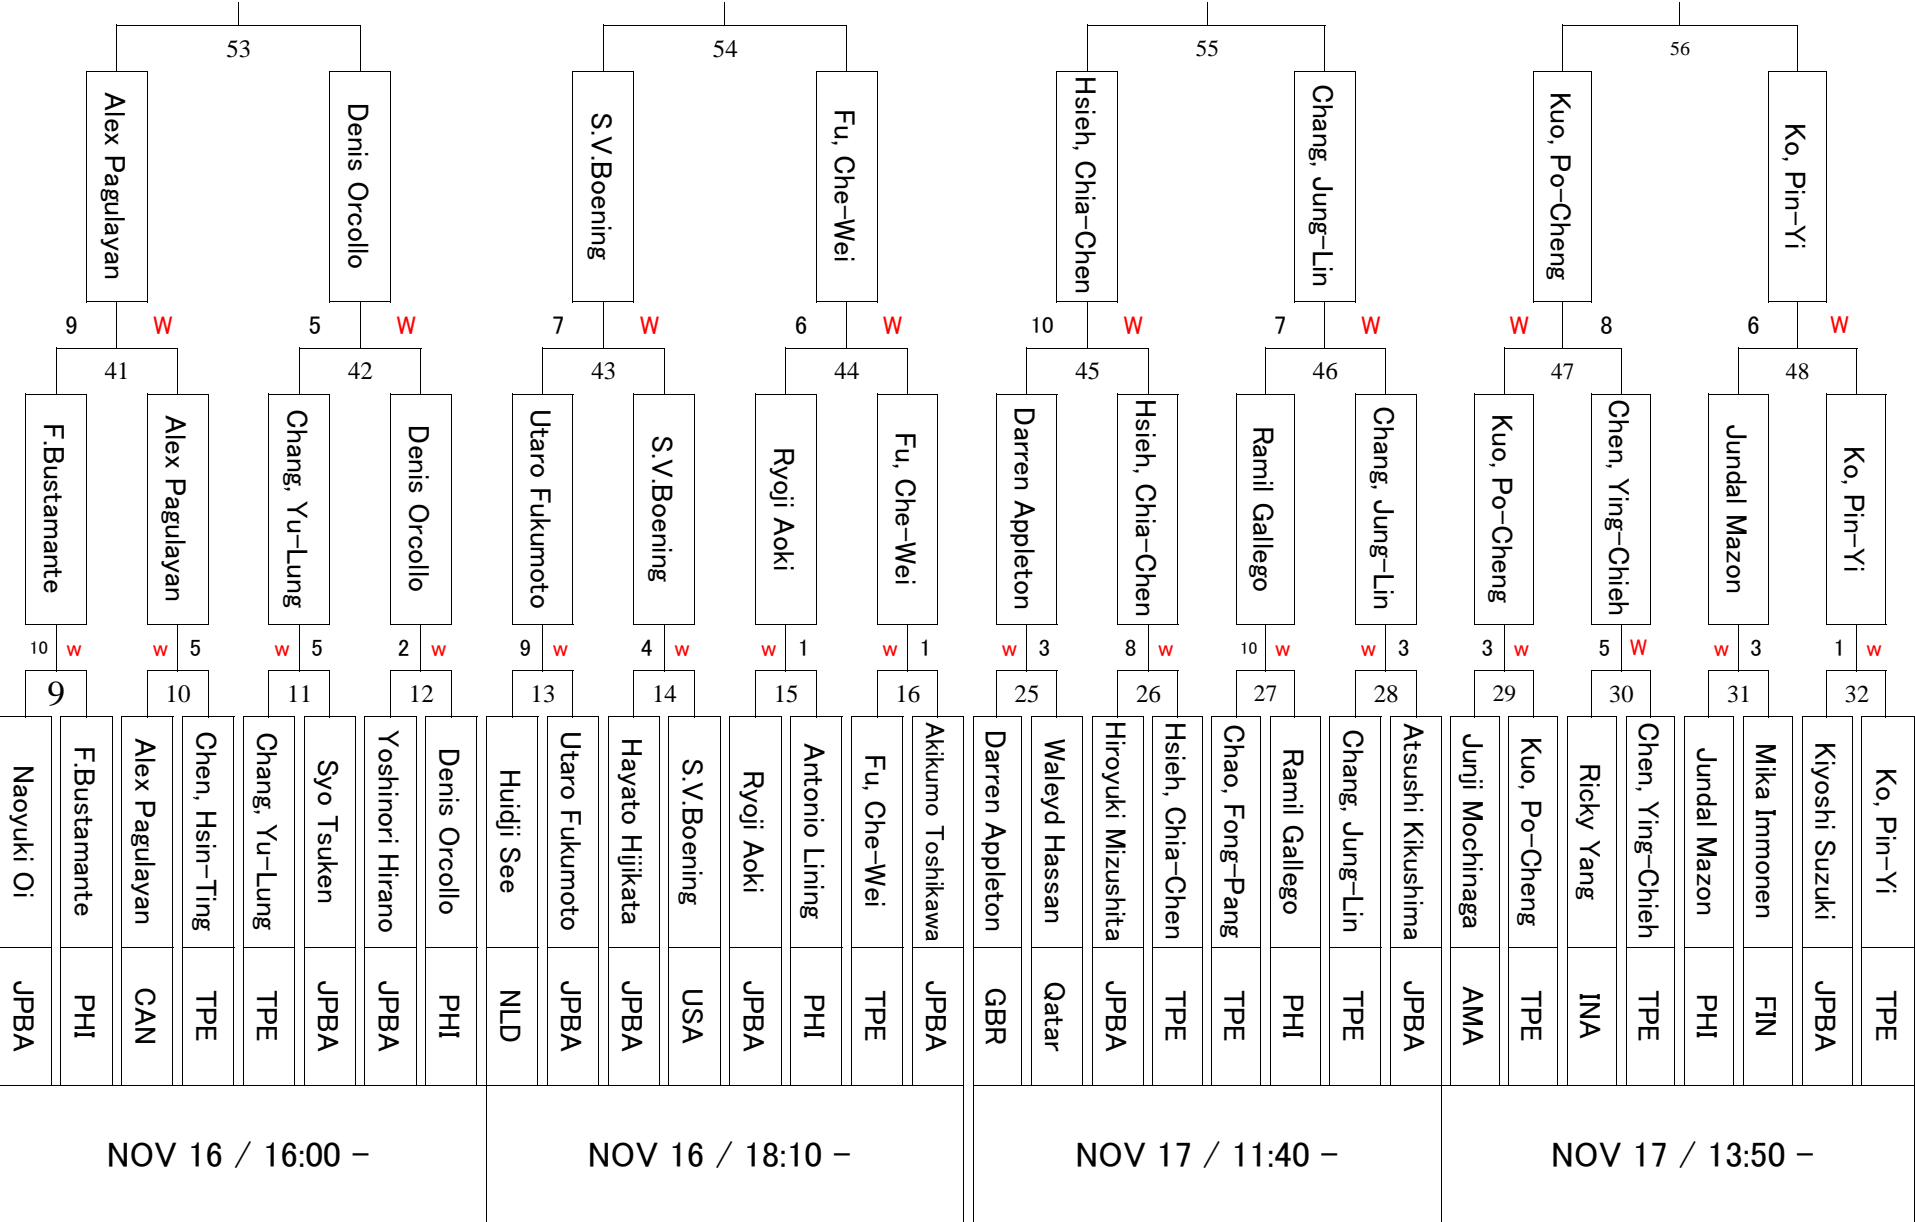

45th All Japan Championship Men Last 32-64 (Right Side)

NOV 16 / 16:00 -

NOV 16 / 18:10 -

NOV 17 / 11:40 -

NOV 17 / 13:50 -